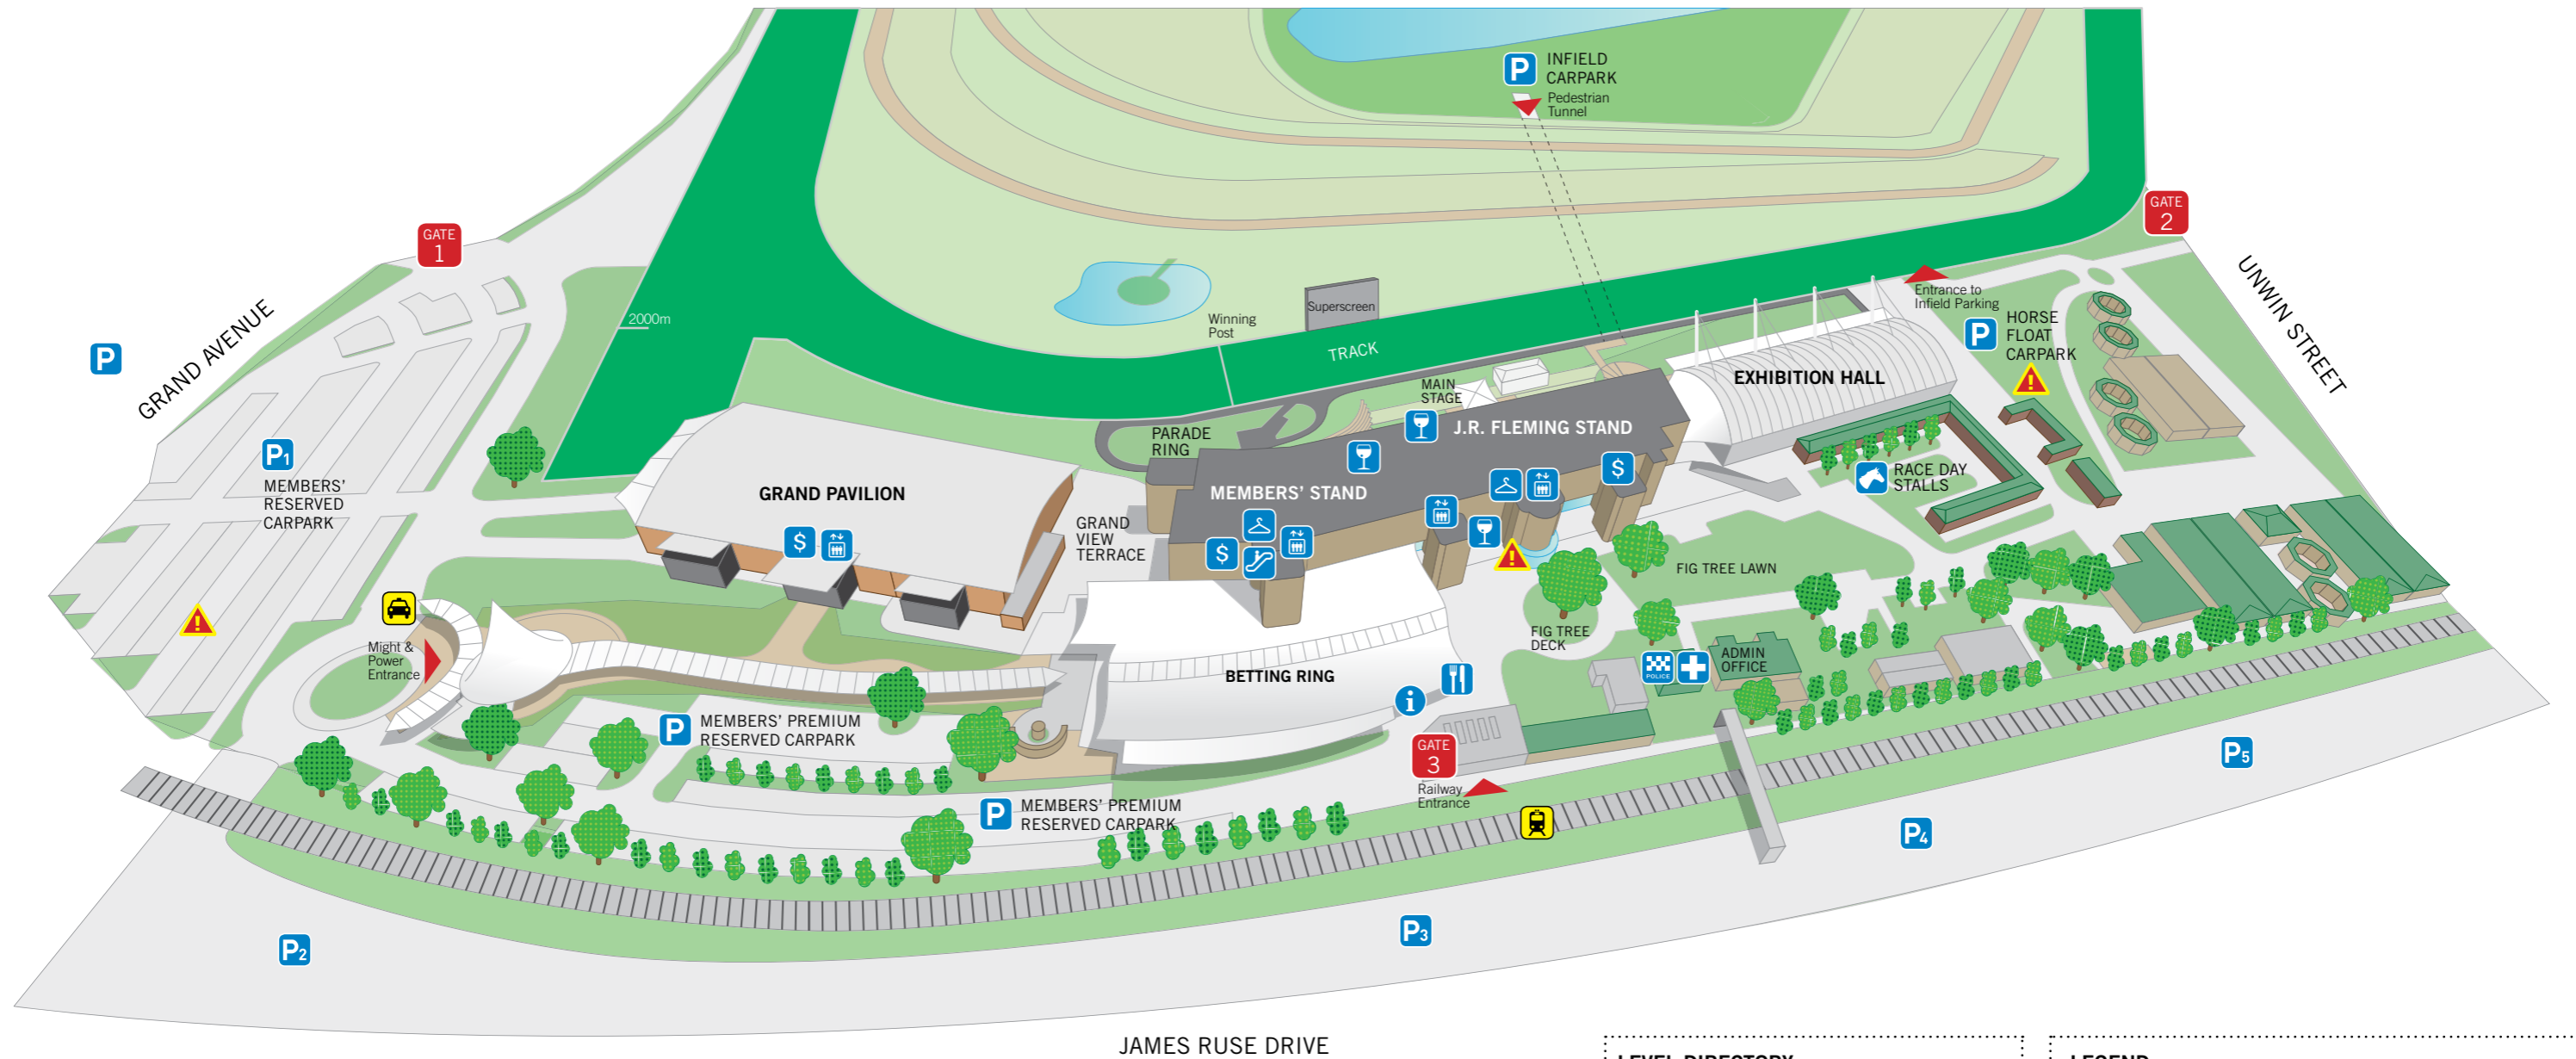

Rosehill Gardens Precinct (Non Race Day)

LEVEL DIRECTORY

Area	Level
J.R. FLEMING STAND AREAS	
Baguette Room	5
Marscay Room	5
Corporate Suites	5
Director's Room	5
MEMBERS' RESERVE AREAS	
Grandview Terrace	2
GRAND PAVILION	Level 1 & 2

LEGEND

	Guest Relations Office		Cafe Valenti
	Cloakroom/Racebooks		Bar
	Elevators		First Aid
	Escalators		Police/Security
	Toilets		Parking
	ATM		Taxi Rank
	Emergency Assembly Area		Train Station